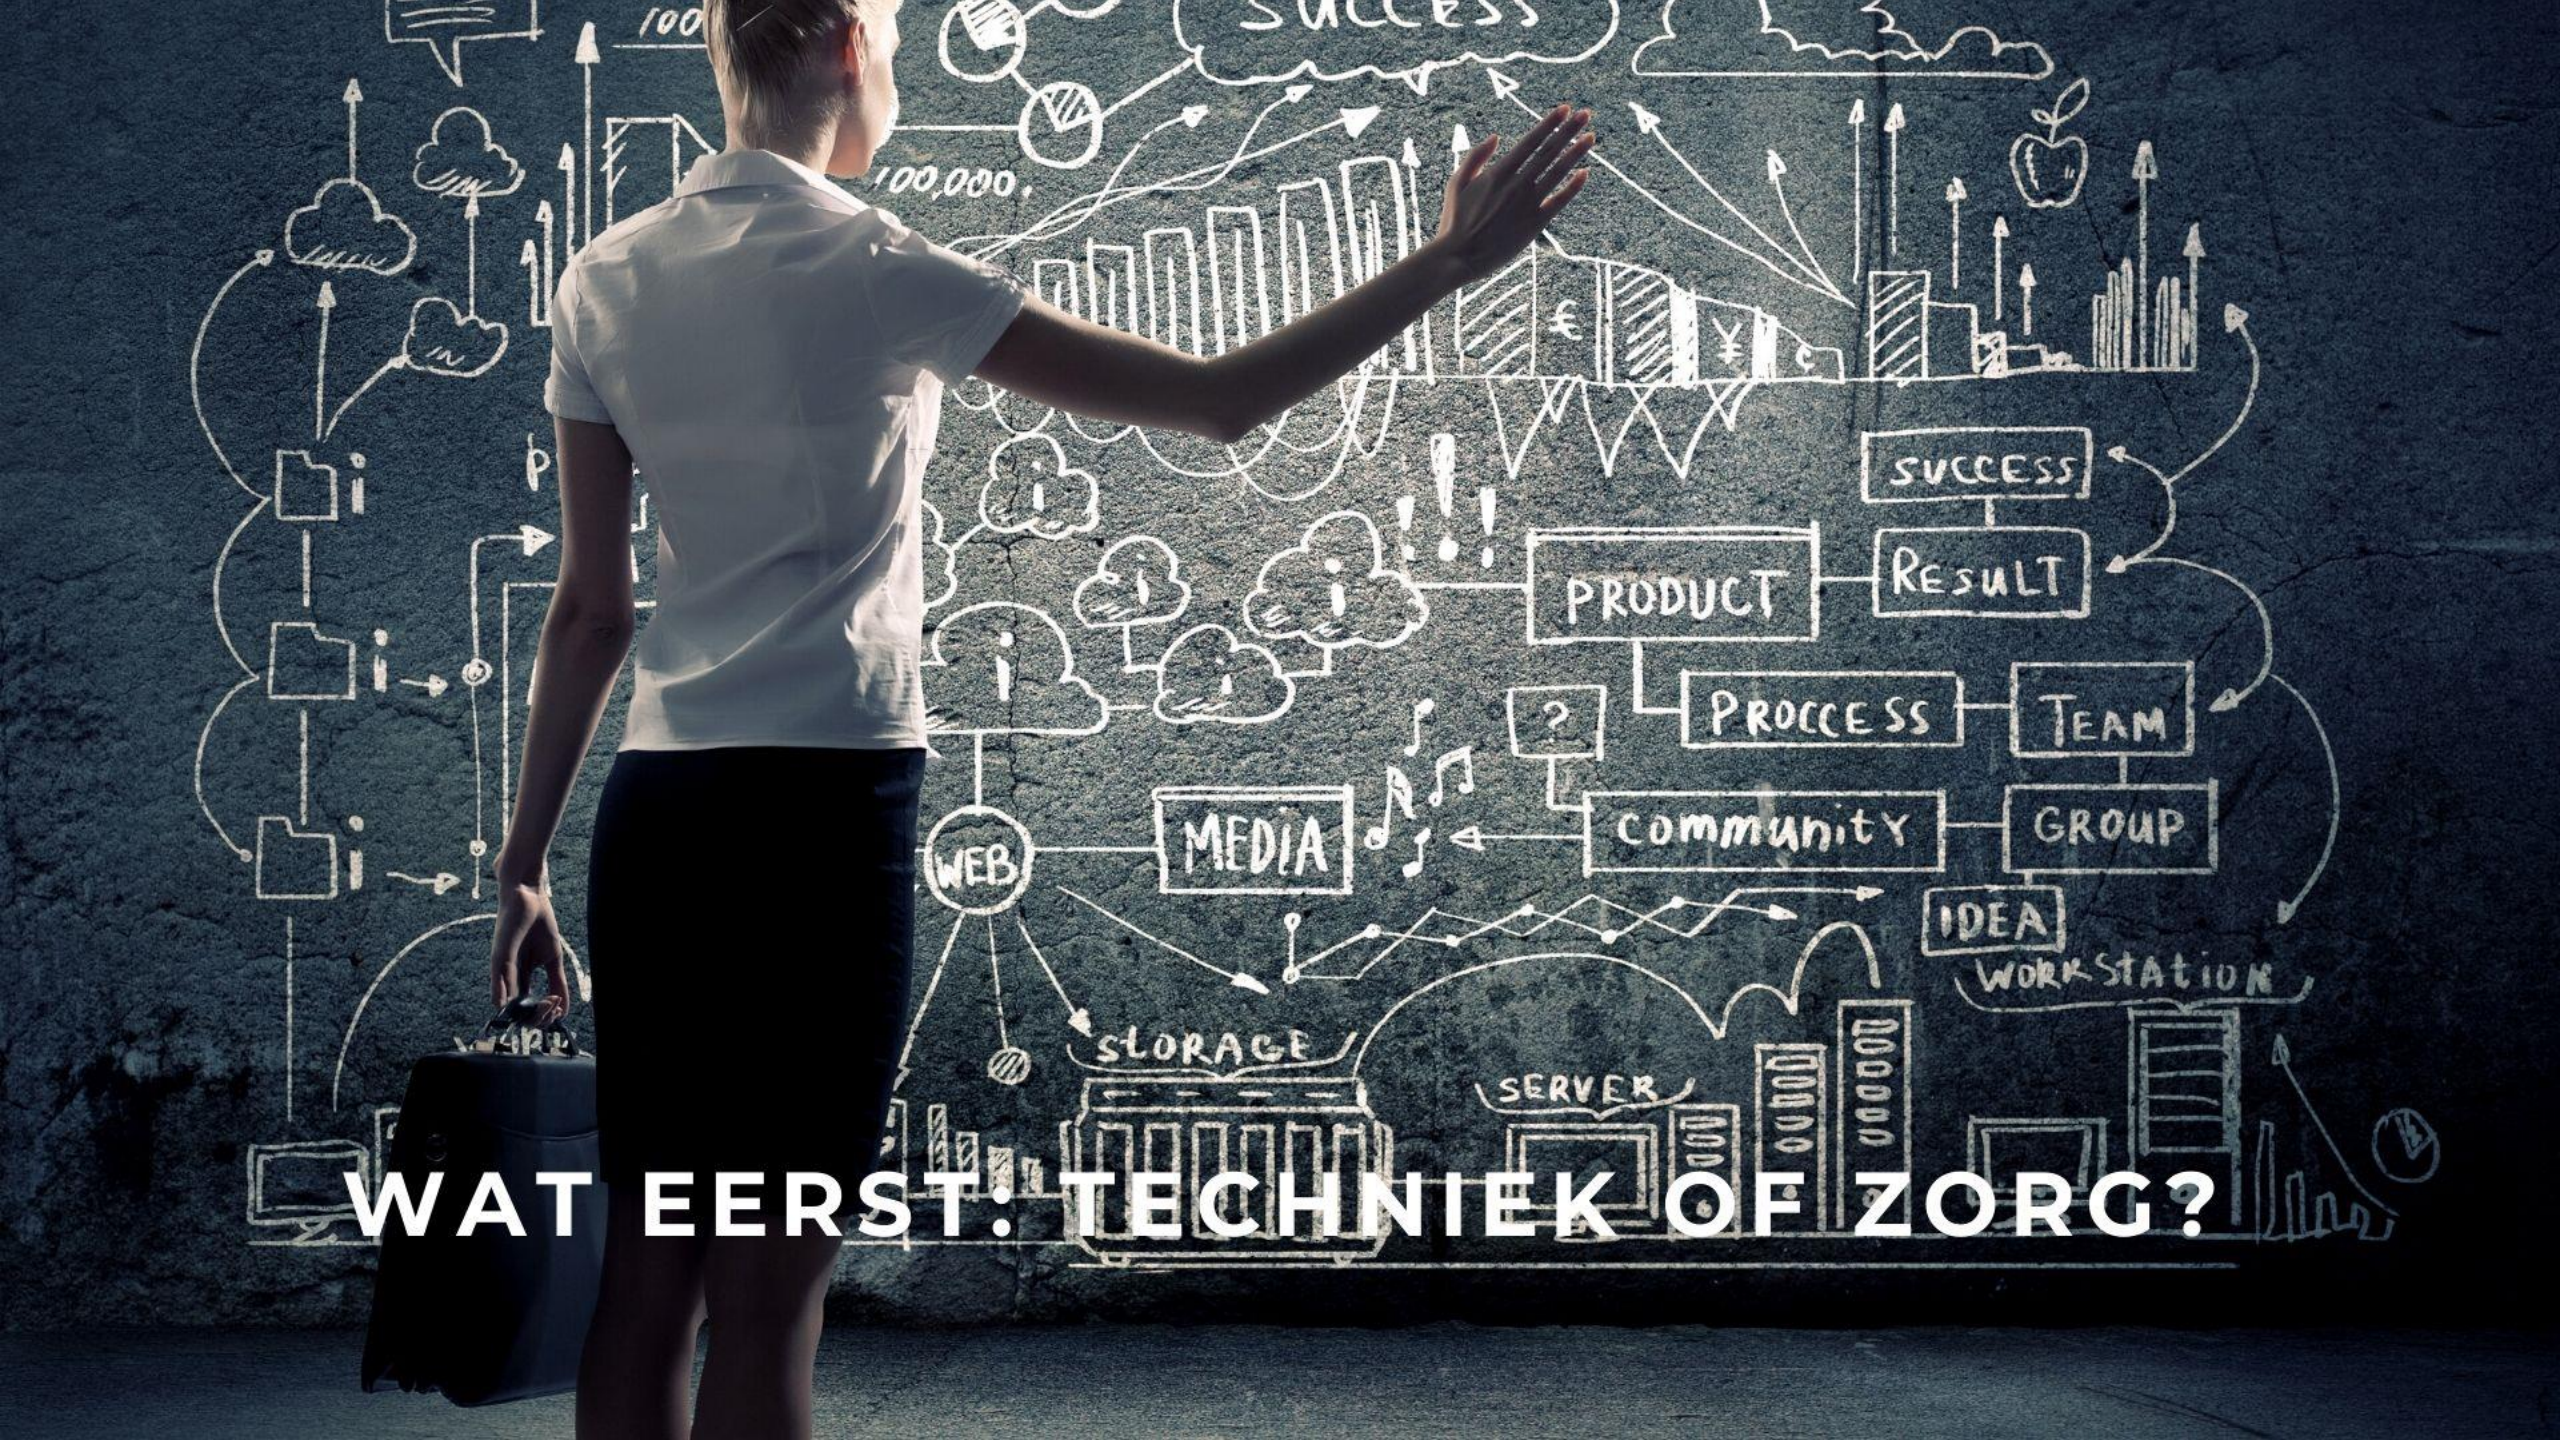

WAT EERST: TECHNIEK OF ZORG?